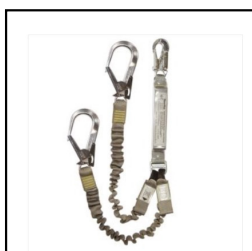

PreStart Inspections

Round Slings

Flat Web Slings

G80 Lifting Chains and Fittings

Shackles

Concrete Lifting Clutch

Chain Block

Lever Hoist

Eyebolt & Eye Nuts

Safety Harness

Lanyard C/W Shock Absorber

Full Arrest Block

2 Person Temporary Static Line

HEAD OFFICE

A. 4 Christensen Rd, Yatala Q 4207

T. 07 3801 6565