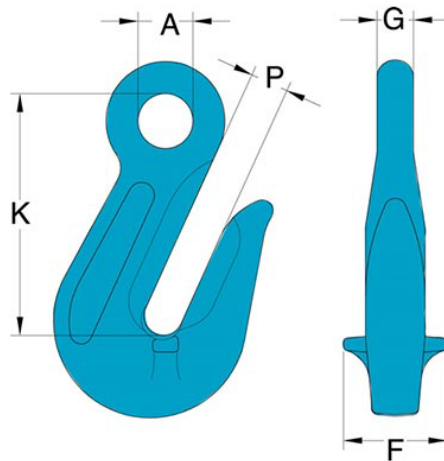

Grade 100 Eye Grab Hook

Grade 100 eye grab hooks are specifically designed to shorten grade 100 chain sling assemblies.

- No reduction in WLL when used as a shortening hook on a cradle type with supporting wings
- Test certificates supplied.
- Complies with Australian Standard AS 3776.

Part No.	Chain Size (mm)	WLL (t)	P (mm)	A (mm)	G (mm)	K (mm)	F (mm)	Weight (kg)
1341008	8	2.5	10	16	9	62	30	0.3
1341010	10	4	13	20	13	82	40	0.6
1341013	13	6.7	17	26	16	107	52	1.4
1341016	16	10	21	30	20	132	57	2.4
1341020	20	16	23	38	24	147	73	4
1341022	22	19	26	38	26	164	70	5
1341026	26	26.5	33	50	32	207	100	10.5